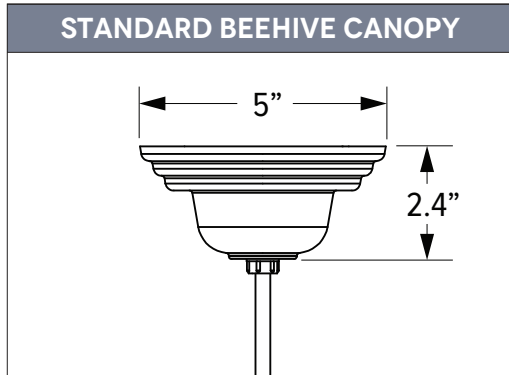

SCHOOLHOUSE CORD HUNG PENDANTS

MKT-0011, REV B

Cord hung schoolhouse pendants offer a casual approach to an iconic style. From colorful and playful to more subdued looks, the various cord options introduce personality into the fixture’s design. Select cords receive a rating for “damp” locations — meaning they can be exposed to moisture in the air but cannot come in direct contact with water. Other cords are limited to interior spaces. Cord hung pendants include 7’ of standard cord or 5’ of cotton cord, +/- for socket orientation.