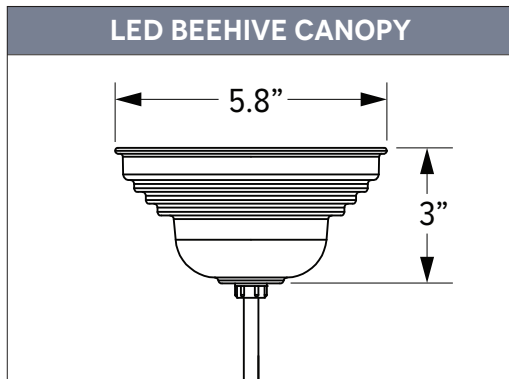

SCHOOLHOUSE CORD HUNG PENDANTS

MKT-0011, REV B

Cord hung schoolhouse pendants offer a casual approach to an iconic style. From colorful and playful to more subdued looks, the various cord options introduce personality into the fixture’s design. Select cords receive a rating for “damp” locations — meaning they can be exposed to moisture in the air but cannot come in direct contact with water. Other cords are limited to interior spaces. Cord hung pendants include 7’ of standard cord or 5’ of cotton cord, +/- for socket orientation.