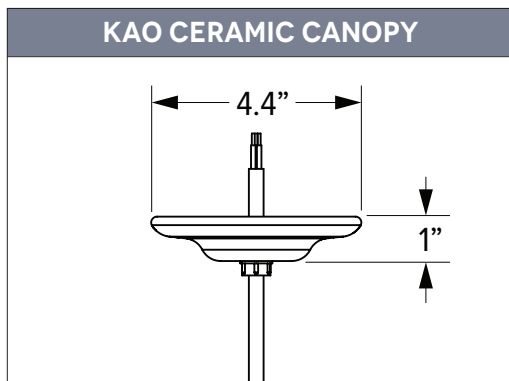

SCHOOLHOUSE CORD HUNG PENDANTS

MKT-0011, REV B

Cord hung schoolhouse pendants offer a casual approach to an iconic style. From colorful and playful to more subdued looks, the various cord options introduce personality into the fixture’s design. Select cords receive a rating for “damp” locations — meaning they can be exposed to moisture in the air but cannot come in direct contact with water. Other cords are limited to interior spaces. Cord hung pendants include 7’ of standard cord or 5’ of cotton cord, +/- for socket orientation.